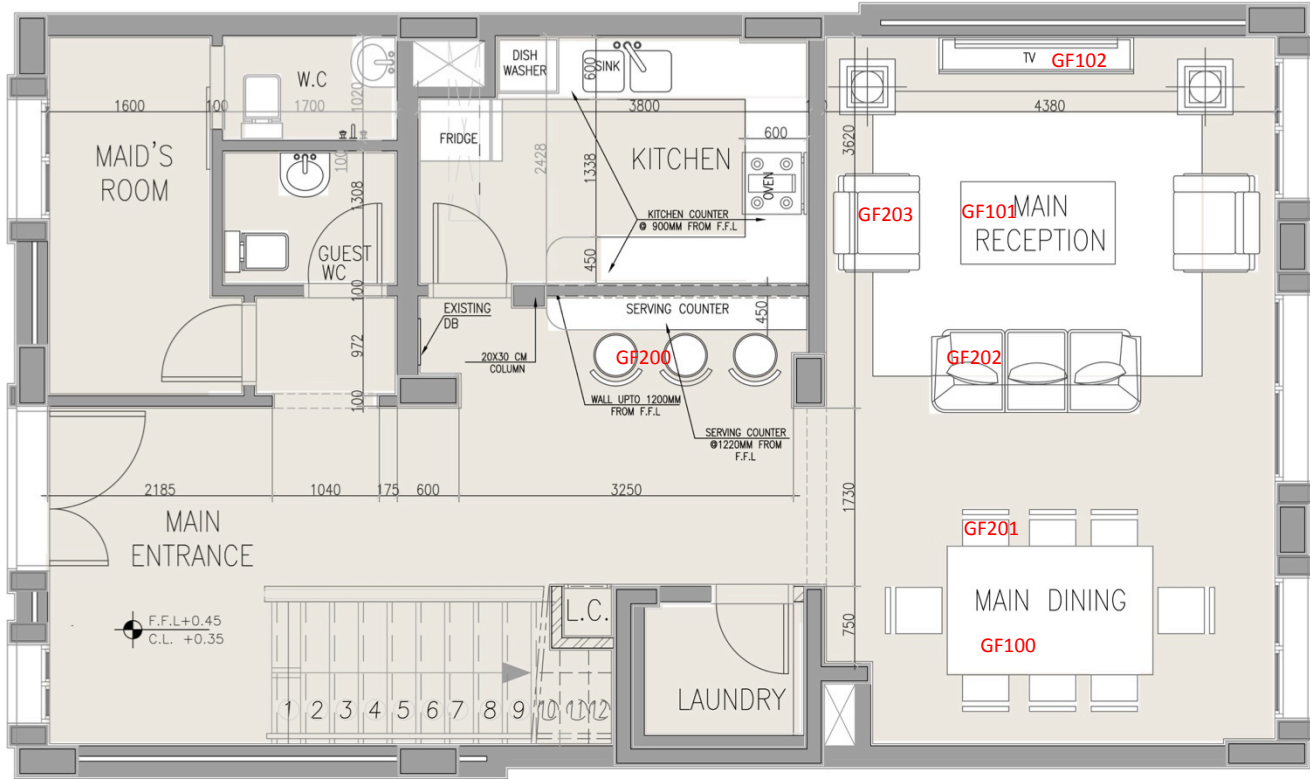

Furniture selection for this Villa is transitional in terms of finishes and shapes. Furniture lines are simple yet sophisticated, featuring either straight lines or rounded profiles.

Proposed GF Layout Villa Type A  
Preferred Option

Proposed FF Layout Villa Type A  
Preferred Option