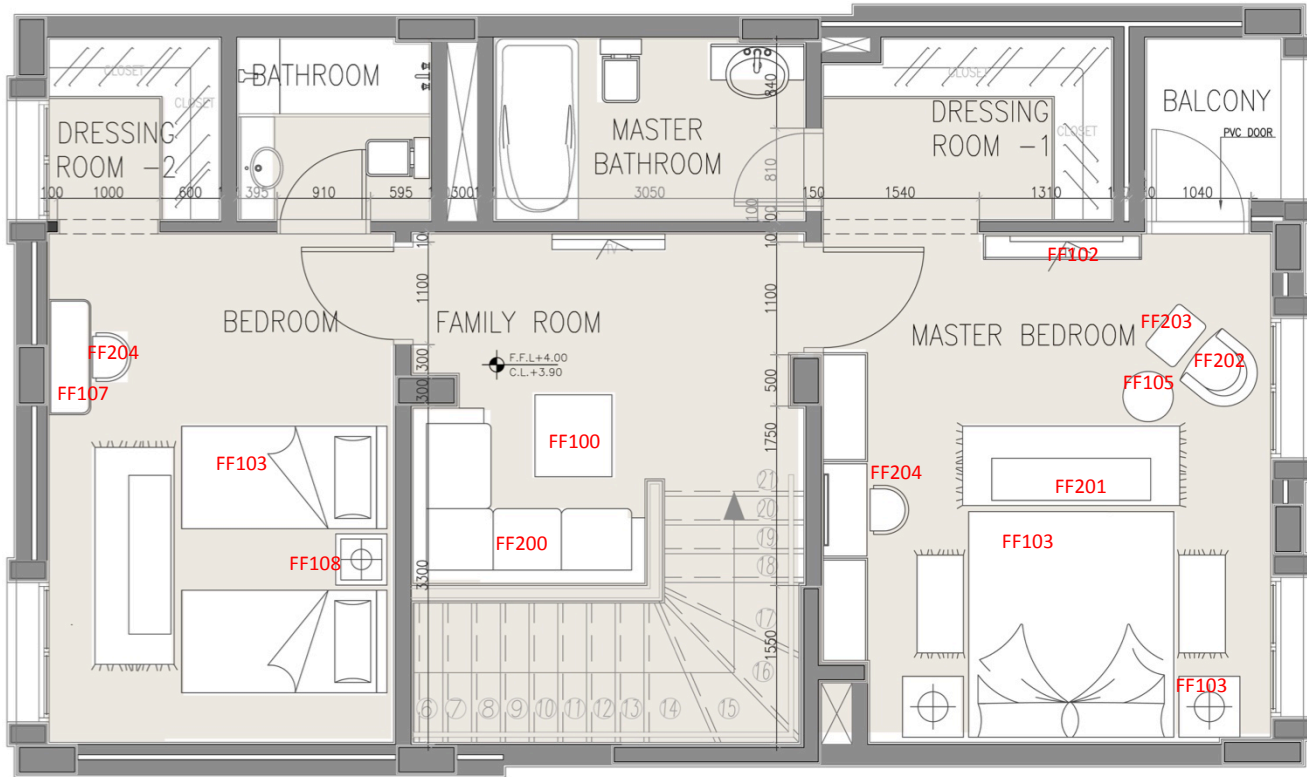

Furniture selection for this Villa is transitional in terms of finishes and shapes. Furniture lines are simple yet sophisticated, featuring either straight lines or rounded profiles.

Proposed GF Layout Villa Type A  
Preferred Option

Proposed FF Layout Villa Type A  
Preferred Option